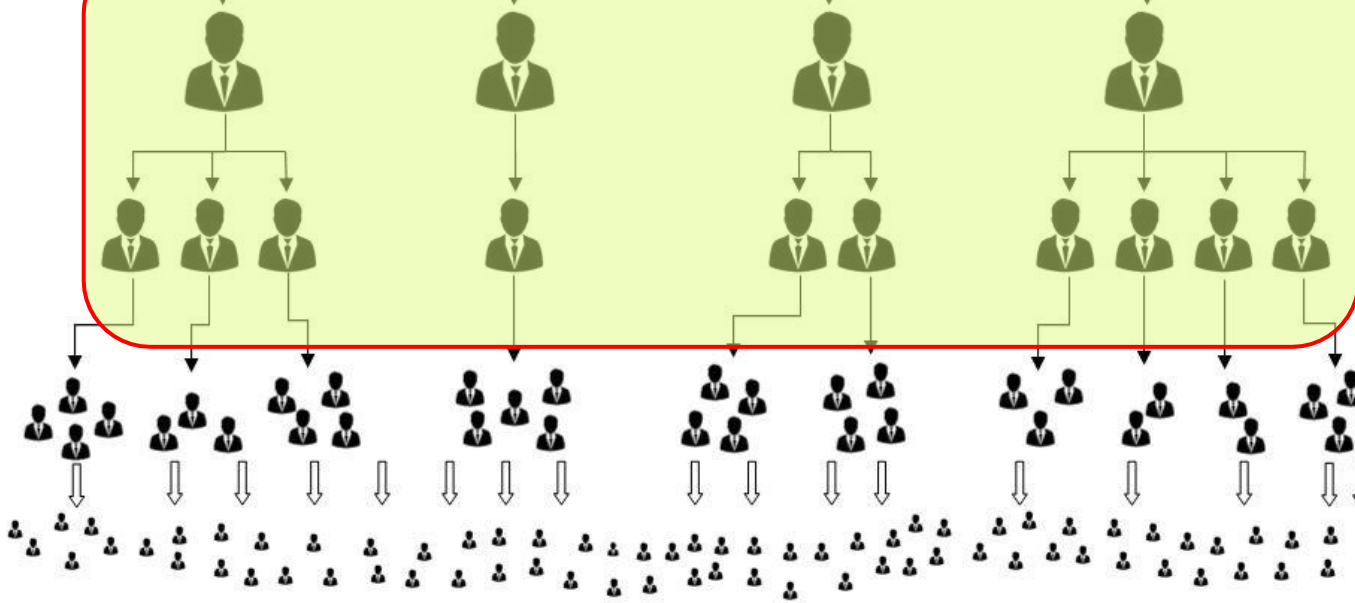

TOTAL POINTS (per month) : 340 Mem. = 48800

TOTAL Network Reward Points (NWP) = 48800
(per month)

TOTAL VALUE CONVERTED BONUS (Rs.) = 12200.00

CREATE BONUS LIMIT

YOU

Circle of Influence

GET NWP

LEVEL 1
(4%)

LEVEL 2
(3%)

LEVEL 3
(4%)

LEVEL 4
(5%)

This simple chart shows the layout of what the Example might look like

The More You Refer, The More You Gain!

Reward Points

These reward points can be redeemed in our store in a multitude of ways.